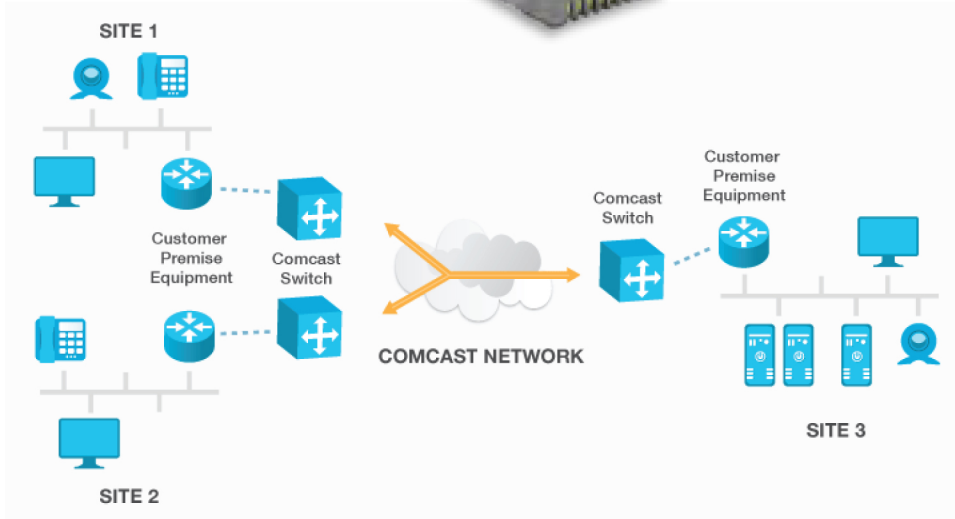

## ETHERNET EVERYWHERE

- Bandwidth options 3 MBPS - 10 GB
- QOS of Service Support
- Increase bandwidth quickly
- Design burstable requirements
- Accommodate bursty applications
- Dynamic capacity
- Flexible Connectivity options